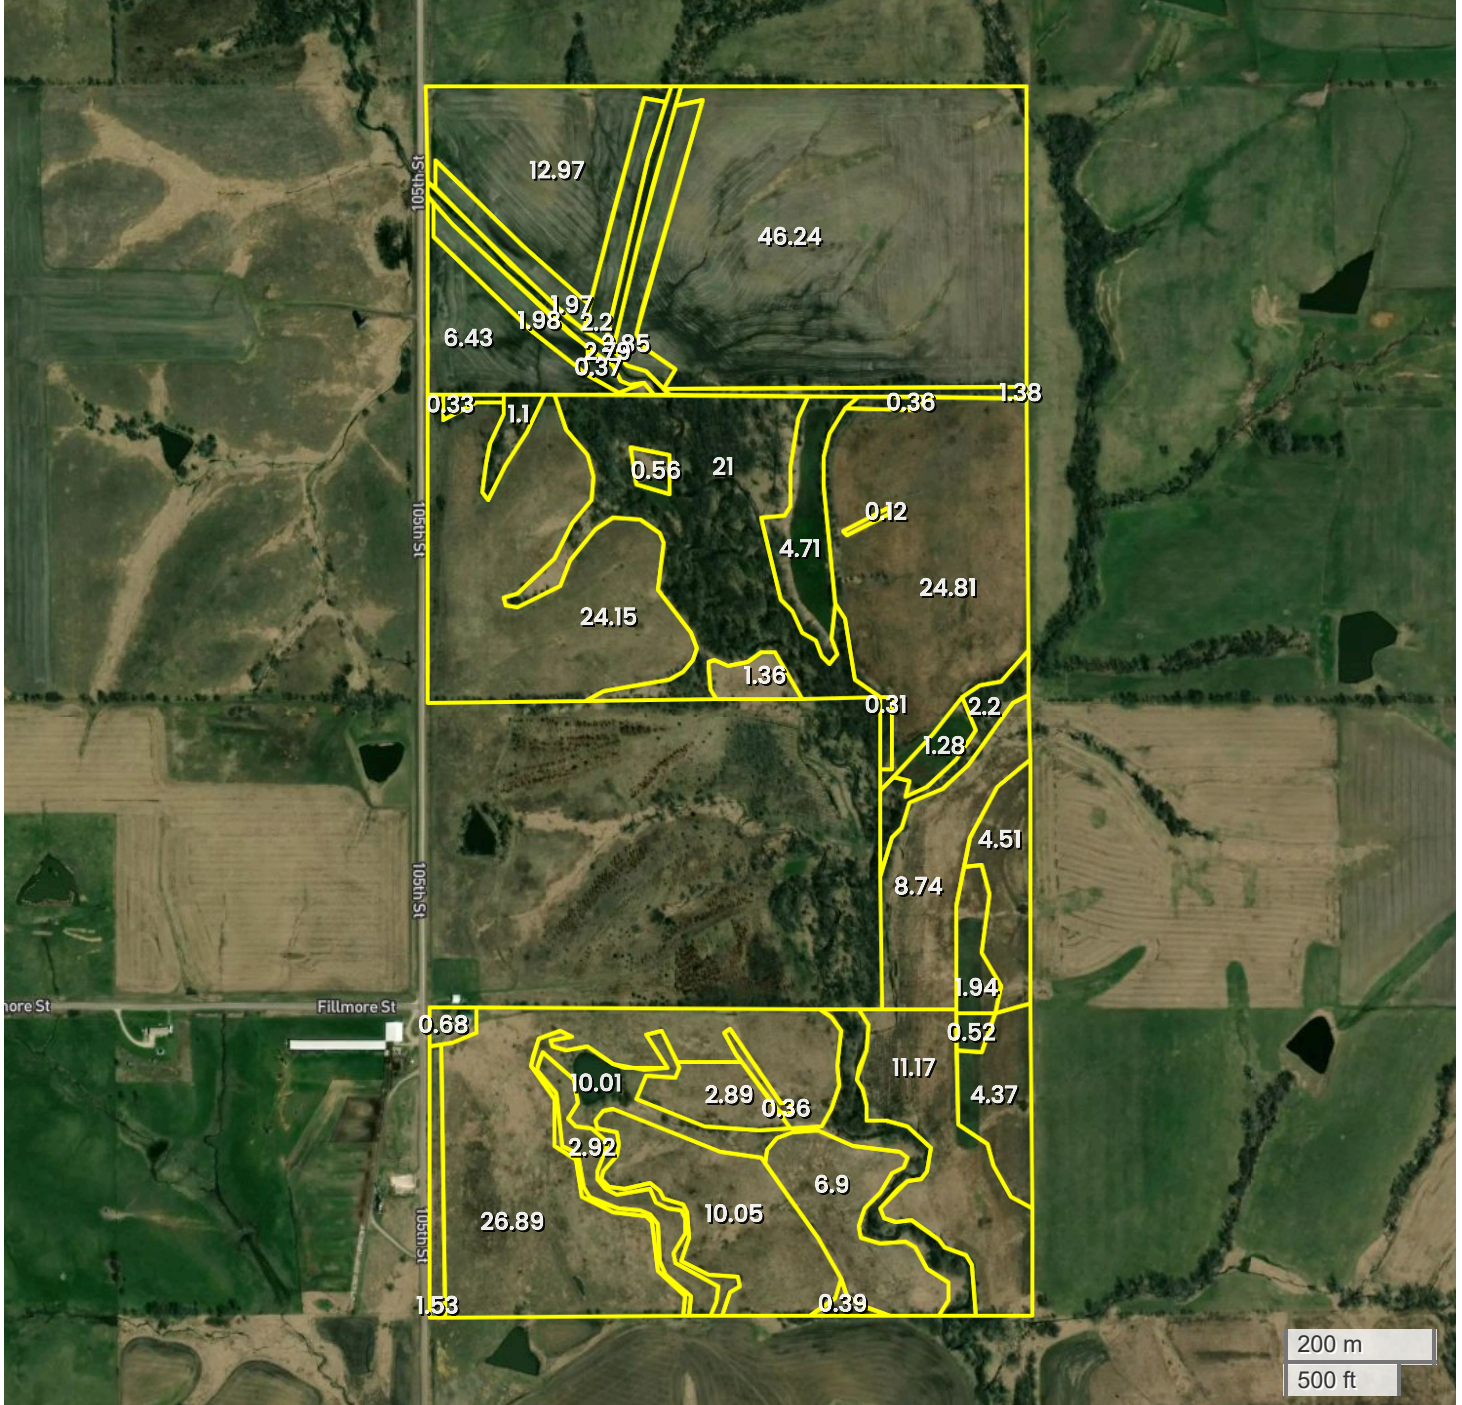

SOUTH 258
AERIAL MAP

Center: 40.655839, -93.369918

27-68N-22W

Warren Township

Wayne County, IA

FarmWorth, LLC makes no warranties, express or implied, regarding the accuracy of any information provided through FarmWorth.com. User is solely responsible for independently verifying all information prior to use and waives any claims against FarmWorth, LLC arising from inaccuracies in such information.